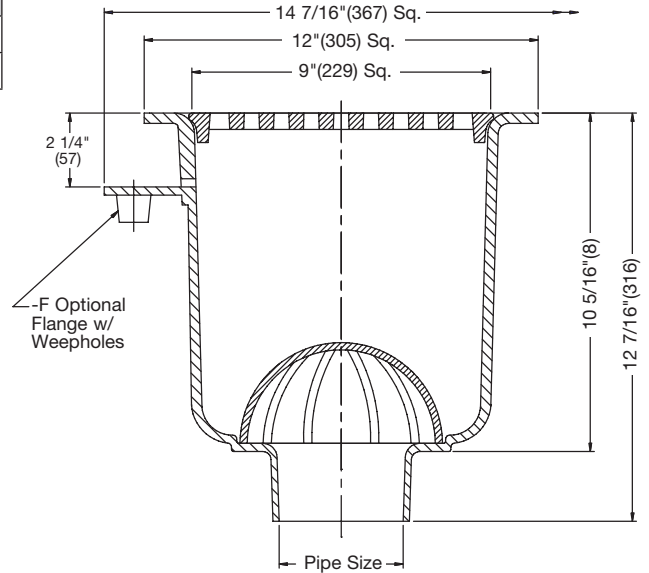

Sanitary Floor Sinks

FS-750

12" Square x 10" Deep Sanitary Floor Sink

Model Number	Weight (lbs.)	Top Size	Outlet Size	Top	List Price
FS-752, 3, 4	36	12" Sq.	2,3,4"	porcelain	\$2,343.00
FS-752, 3, 4-1	36	12" Sq.	2,3,4"	nickel bronze	3,097.00

Options See Pg. 67

FS-760

12" Round x 8" Deep Sanitary Floor Sink

Model Number	Weight (lbs.)	Top Size	Outlet Size	Top	List Price
FS-762, 3, 4	32	12" Round	2,3,4"	porcelain	\$1,541.50
FS-762, 3, 4-1	32	12" Round	2,3,4"	nickel bronze	2,268.50