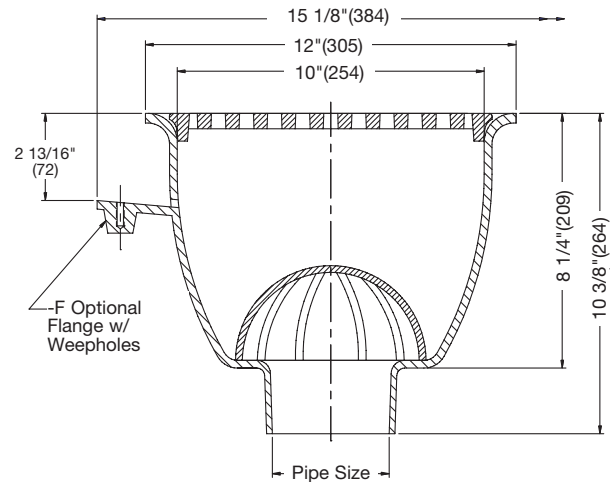

Sanitary Floor Sinks

FS-750

12" Square x 10" Deep Sanitary Floor Sink

Model Number	Weight (lbs.)	Top Size	Outlet Size	Top	List Price
FS-752, 3, 4	36	12" Sq.	2,3,4"	porcelain	\$2,343.00
FS-752, 3, 4-1	36	12" Sq.	2,3,4"	nickel bronze	3,097.00

Options See Pg. 67

FS-760

12" Round x 8" Deep Sanitary Floor Sink

Model Number	Weight (lbs.)	Top Size	Outlet Size	Top	List Price
FS-762, 3, 4	32	12" Round	2,3,4"	porcelain	\$1,541.50
FS-762, 3, 4-1	32	12" Round	2,3,4"	nickel bronze	2,268.50